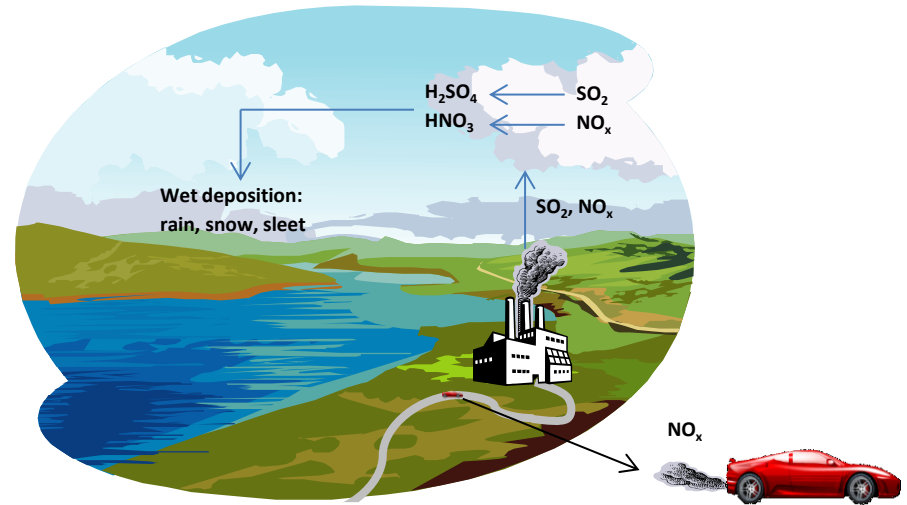

Acid rain formation

	pH	
Battery Acid	1	Acid ↑
	2	
Acid Rain	3	
	4	
Normal Rain	5	Neutral
Water	7	
Ocean Water	8	Basic ↓
Liquid drain cleaner	9	
	10	
	11	
	12	
	13	
	14	

1. Emissions of sulphur dioxide and nitrogen oxides released to the atmosphere.
2. Gases dissolve react with air and water forming acid compounds such as sulphuric and nitric acids.

➡ **ACID RAIN**